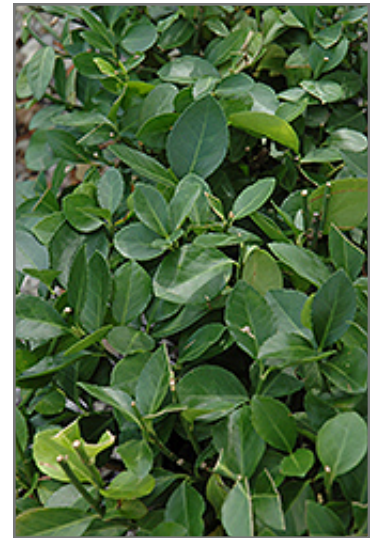

Manhattan Spreading Euonymus foliage

Photo courtesy of NetPS Plant Finder