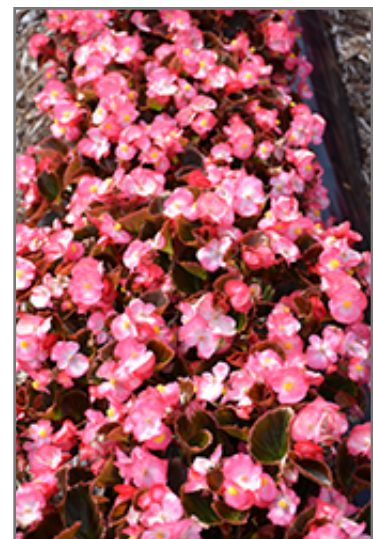

Senator IQ Rose Bicolor flowers
Photo courtesy of NetPS Plant Finder

Senator IQ Rose Bicolor in bloom
Photo courtesy of NetPS Plant Finder