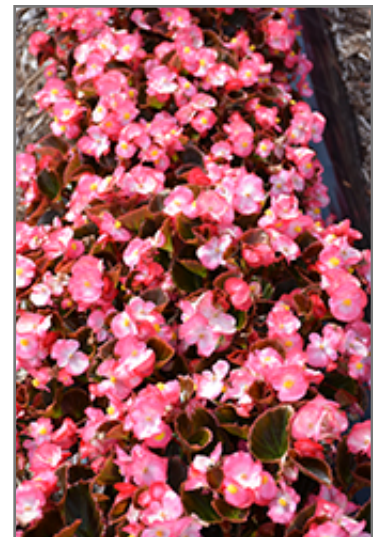

Senator IQ Rose Bicolor flowers
Photo courtesy of NetPS Plant Finder

Senator IQ Rose Bicolor in bloom
Photo courtesy of NetPS Plant Finder